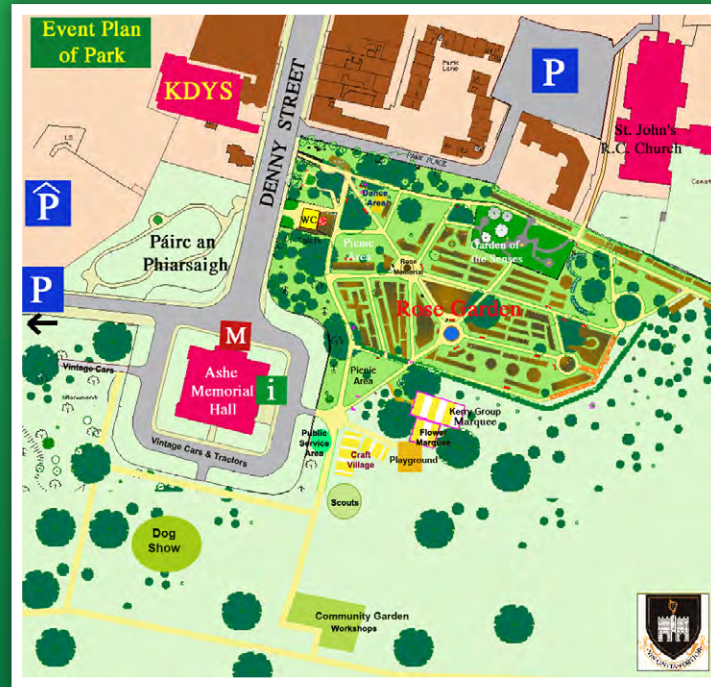

Map of Festival Area

Féile na mBláth
/ Tralee Garden Festival 2011
is an initiative of Tralee Town Council
and is supported by Kerry Group plc.

**PLEASE RESPECT THE PARK
AND BRING YOUR LITTER HOME!**